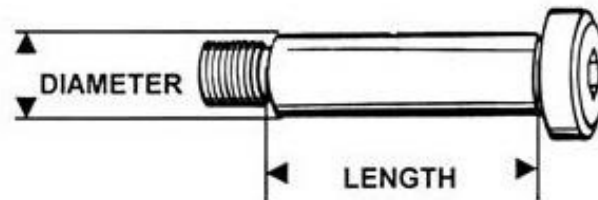

SOCKET SHOULDER BOLTS

Shoulder Bolts are measured by the shoulder diameter and shoulder length. The thread size listed is for your reference only.